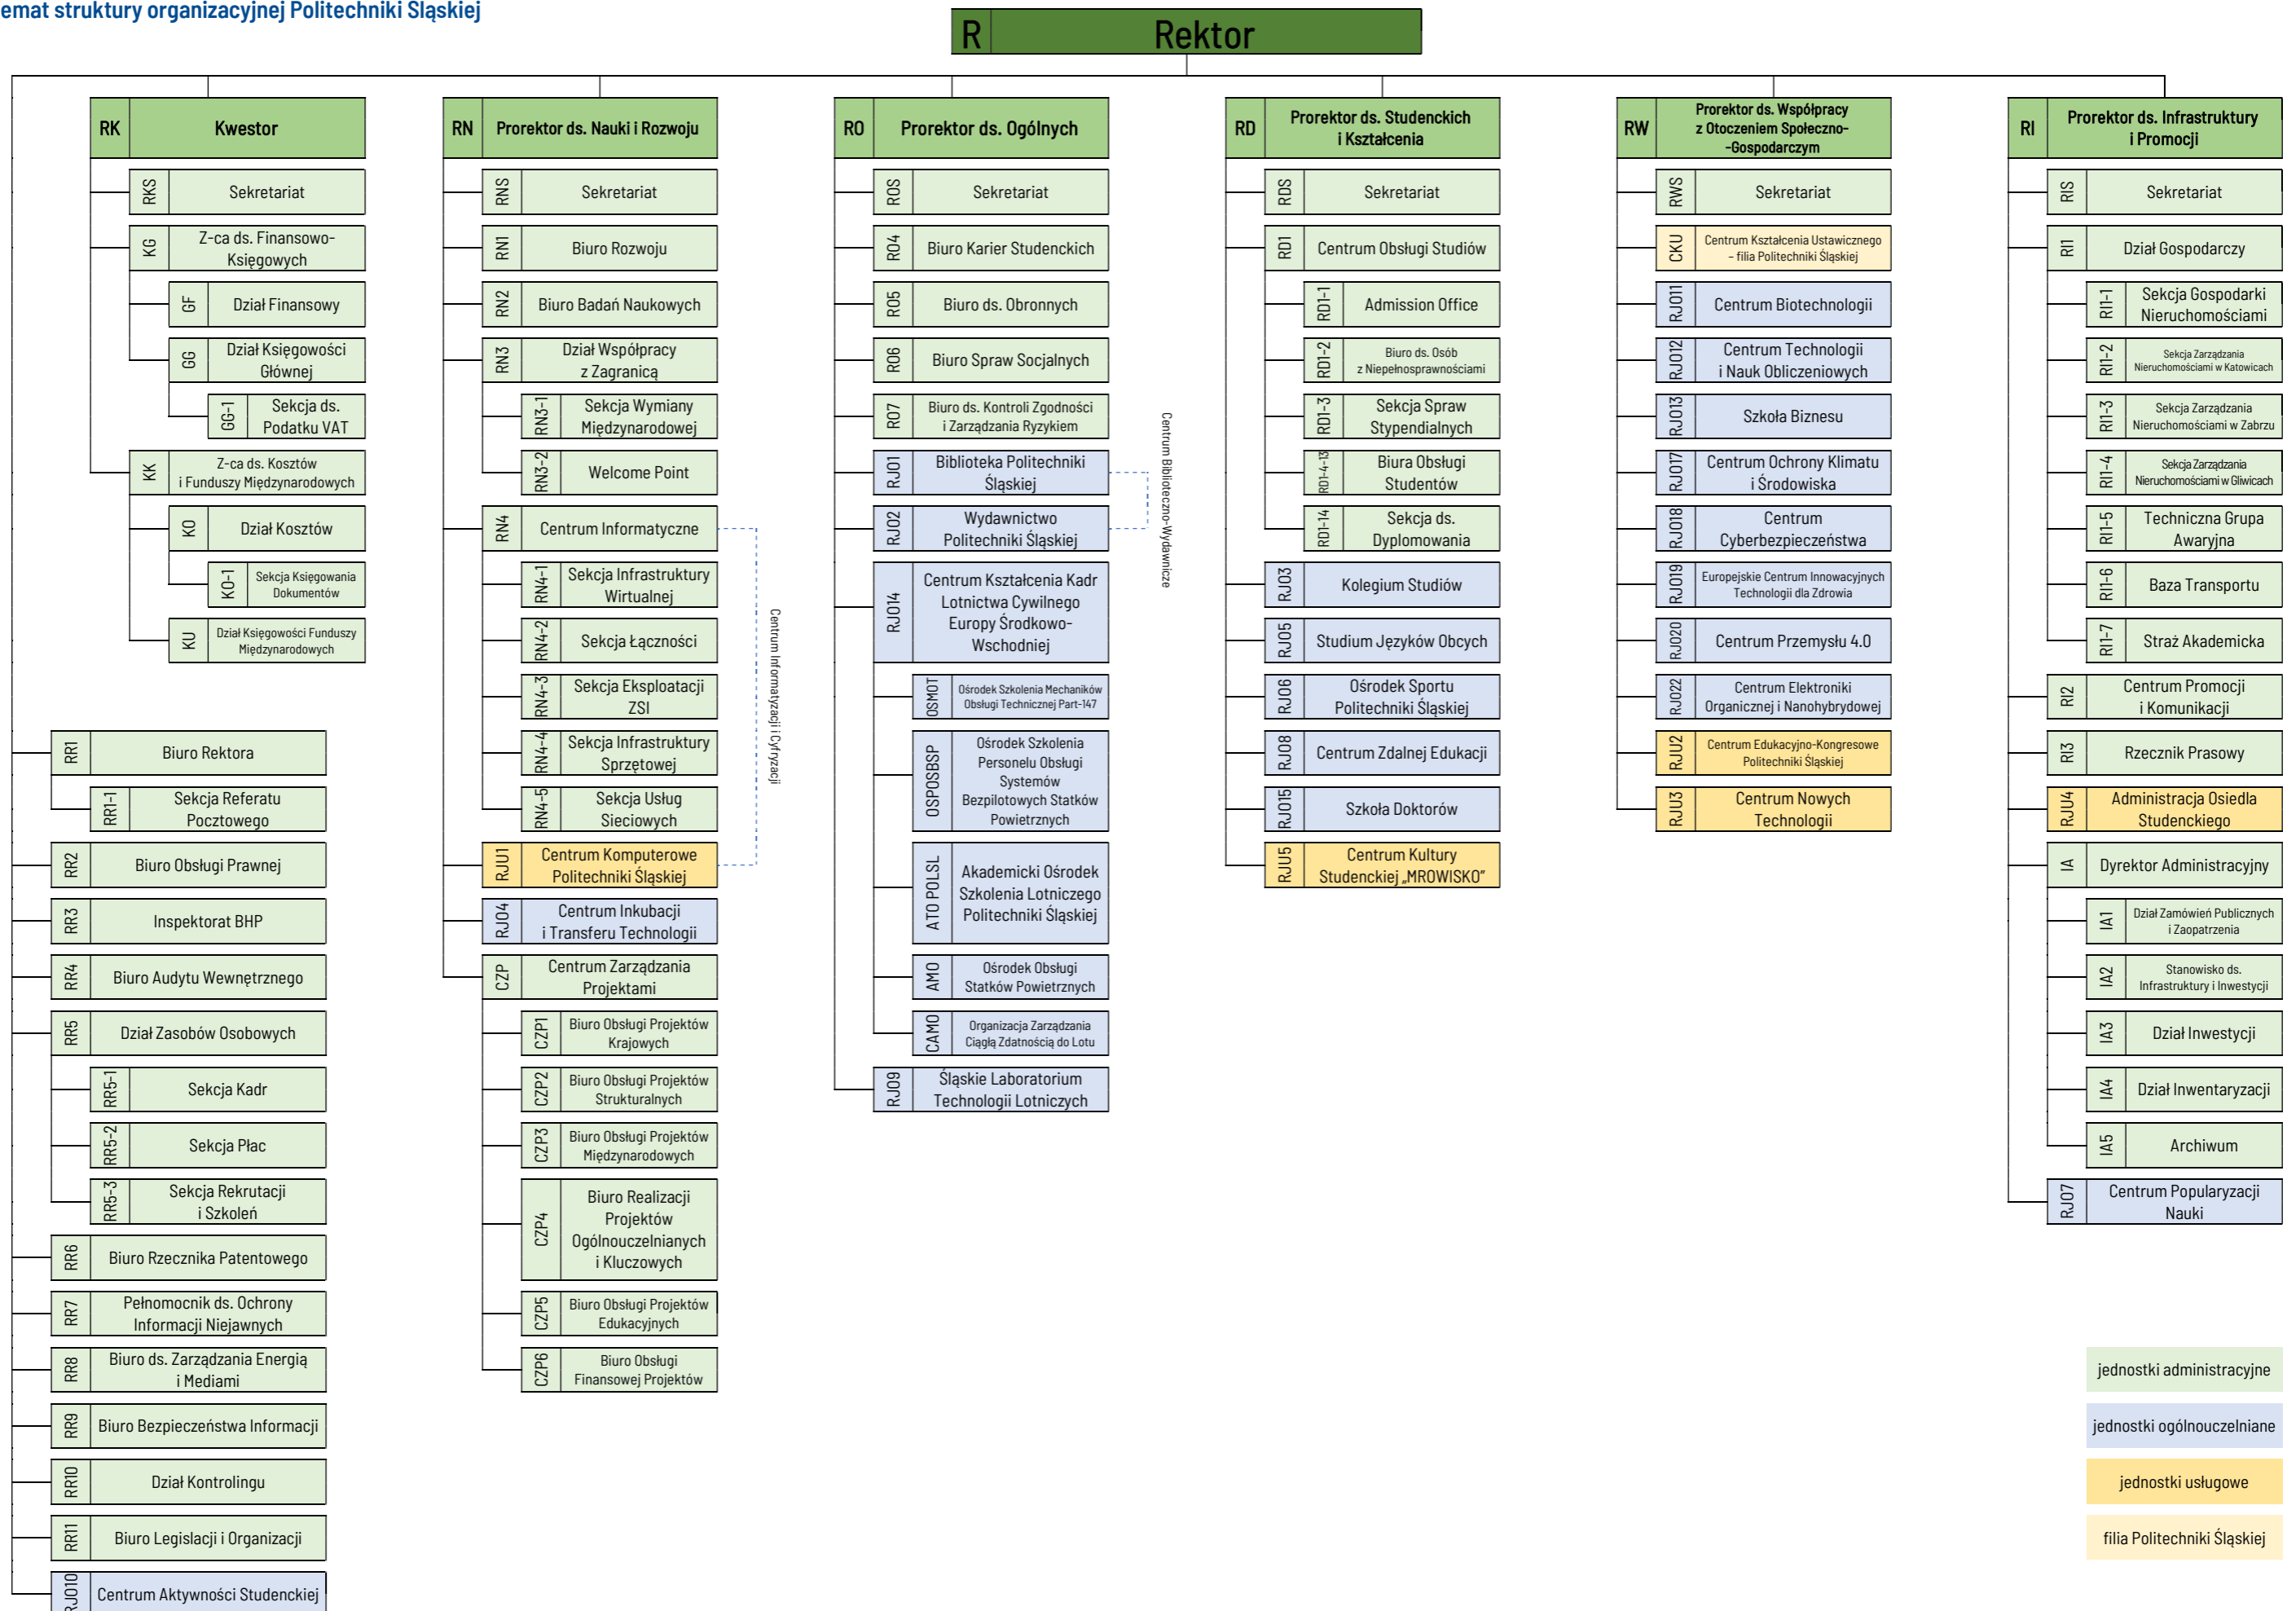

Schemat struktury organizacyjnej Politechniki Śląskiej

R Rector

Legend:

- administrative units
- general university units
- service units
- a branch of the Silesian University of Technology