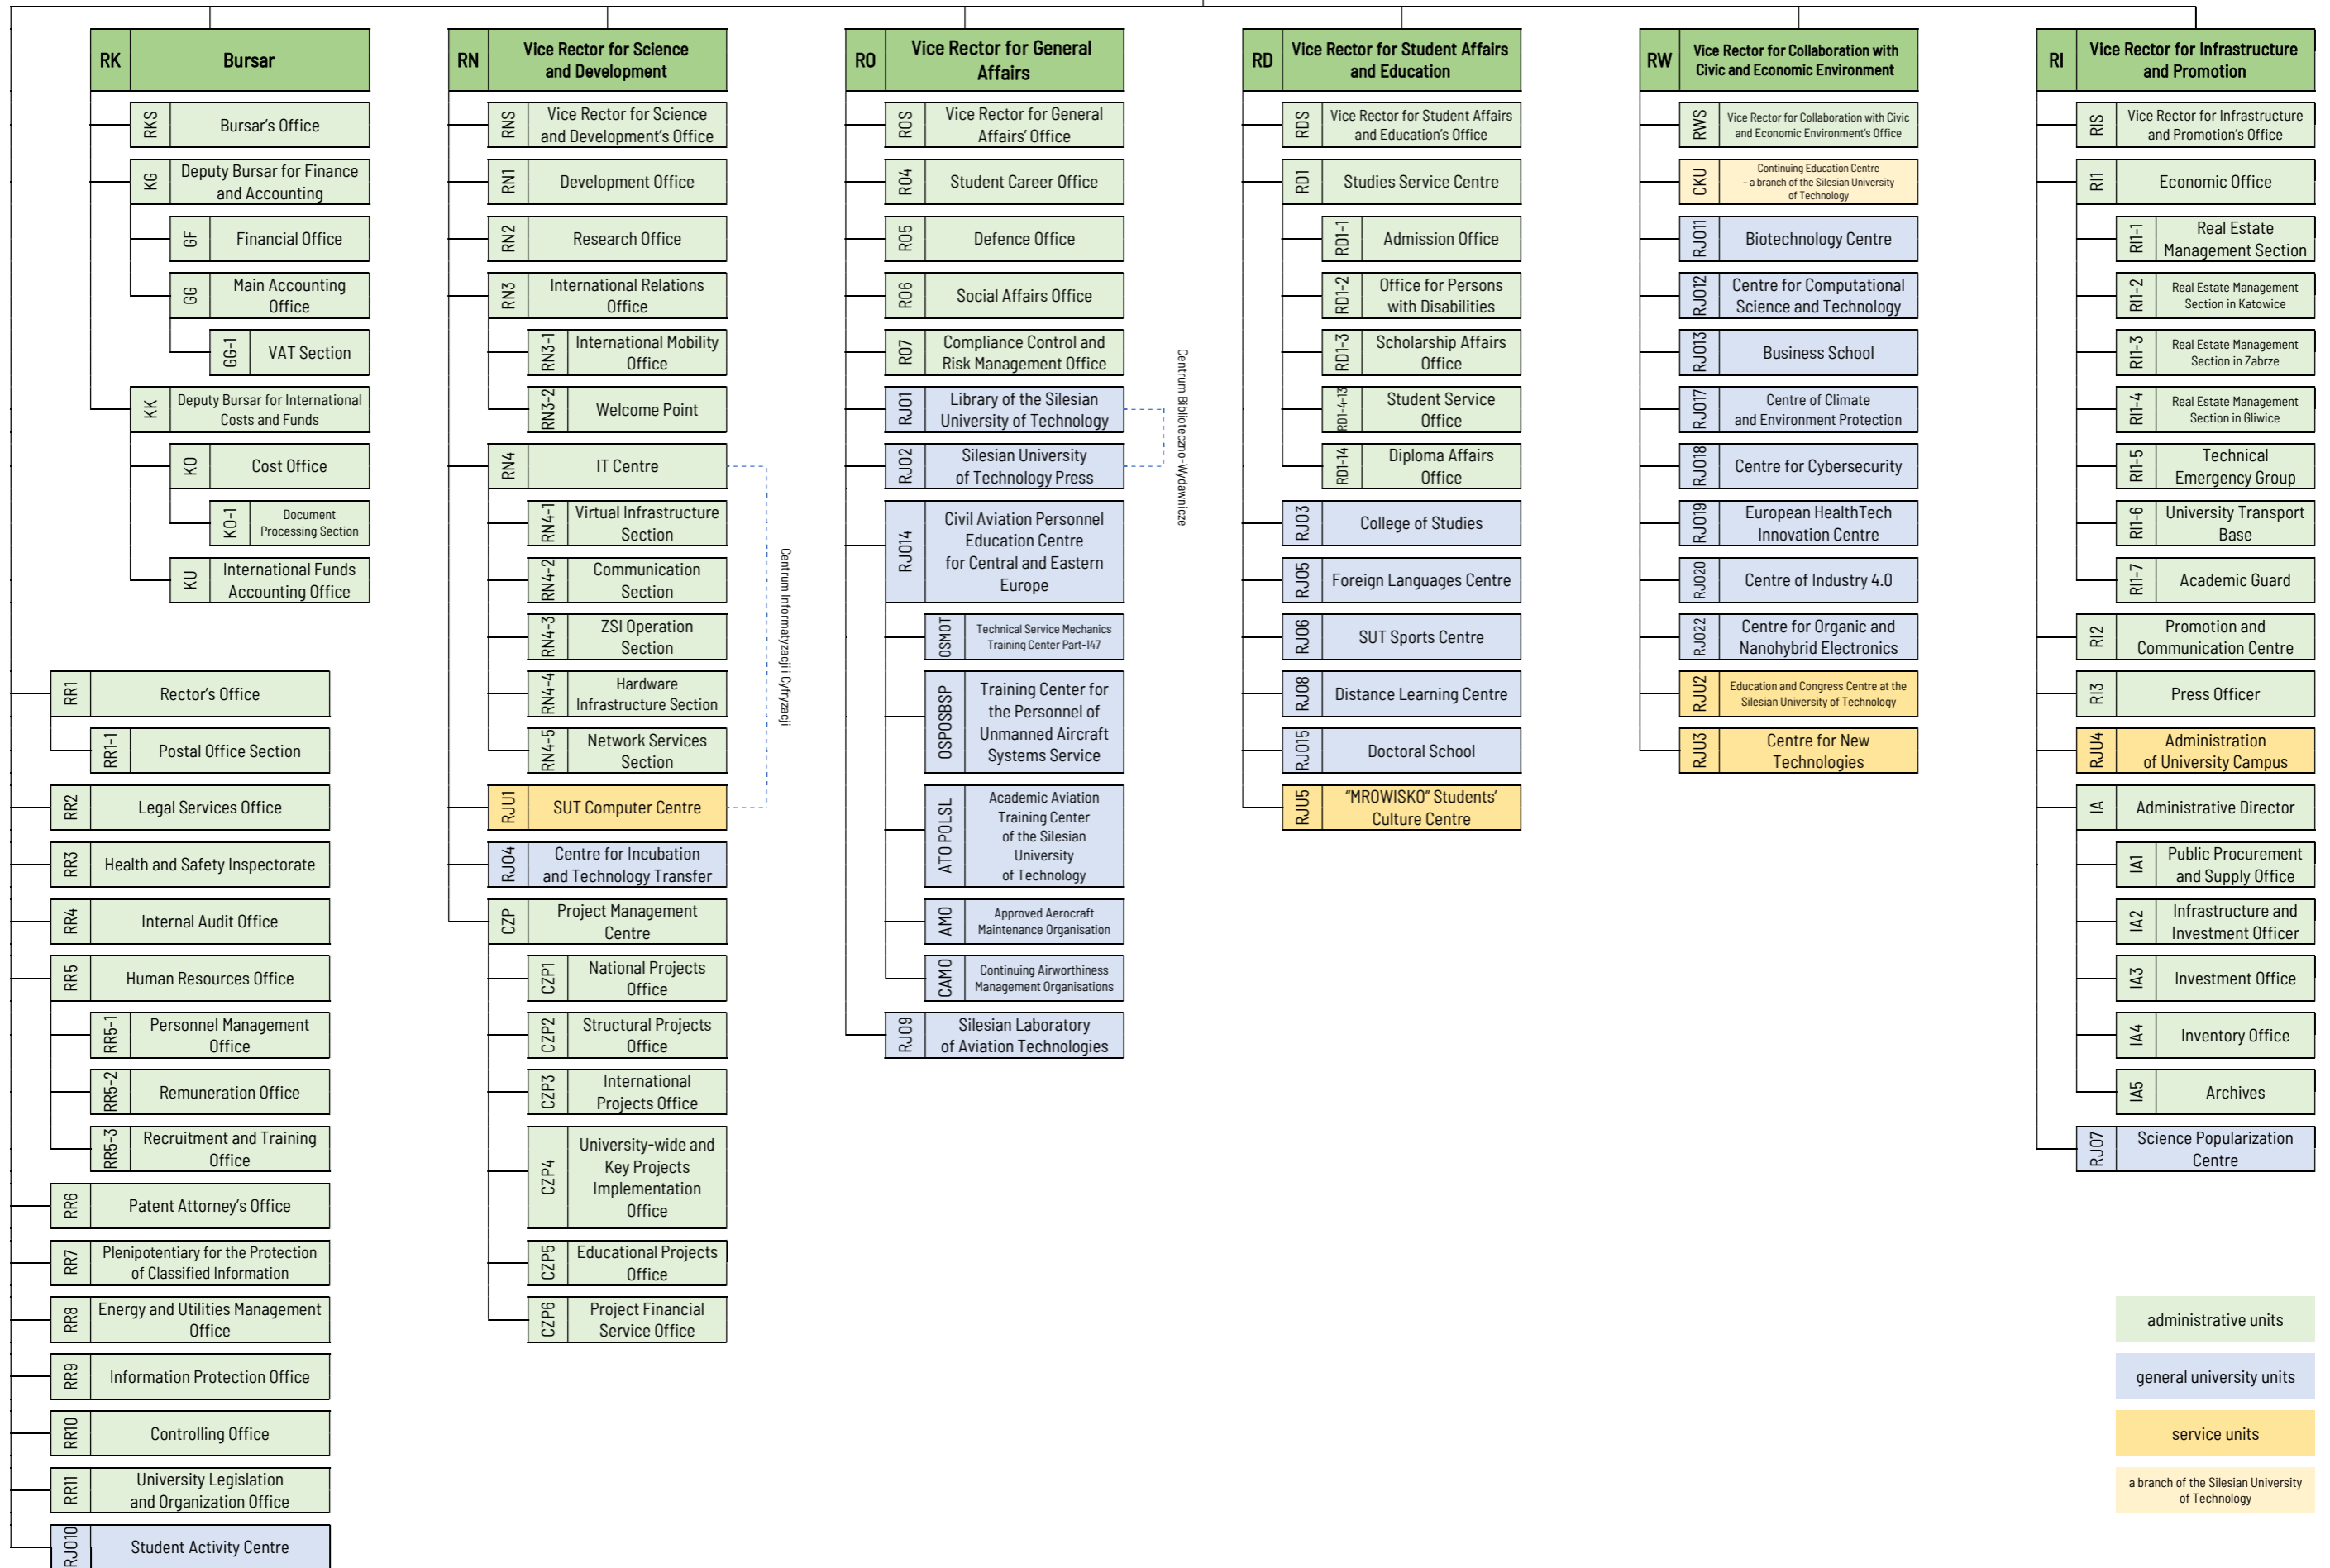

Schemat struktury organizacyjnej Politechniki Śląskiej

R Rector

Legend:

- administrative units
- general university units
- service units
- a branch of the Silesian University of Technology