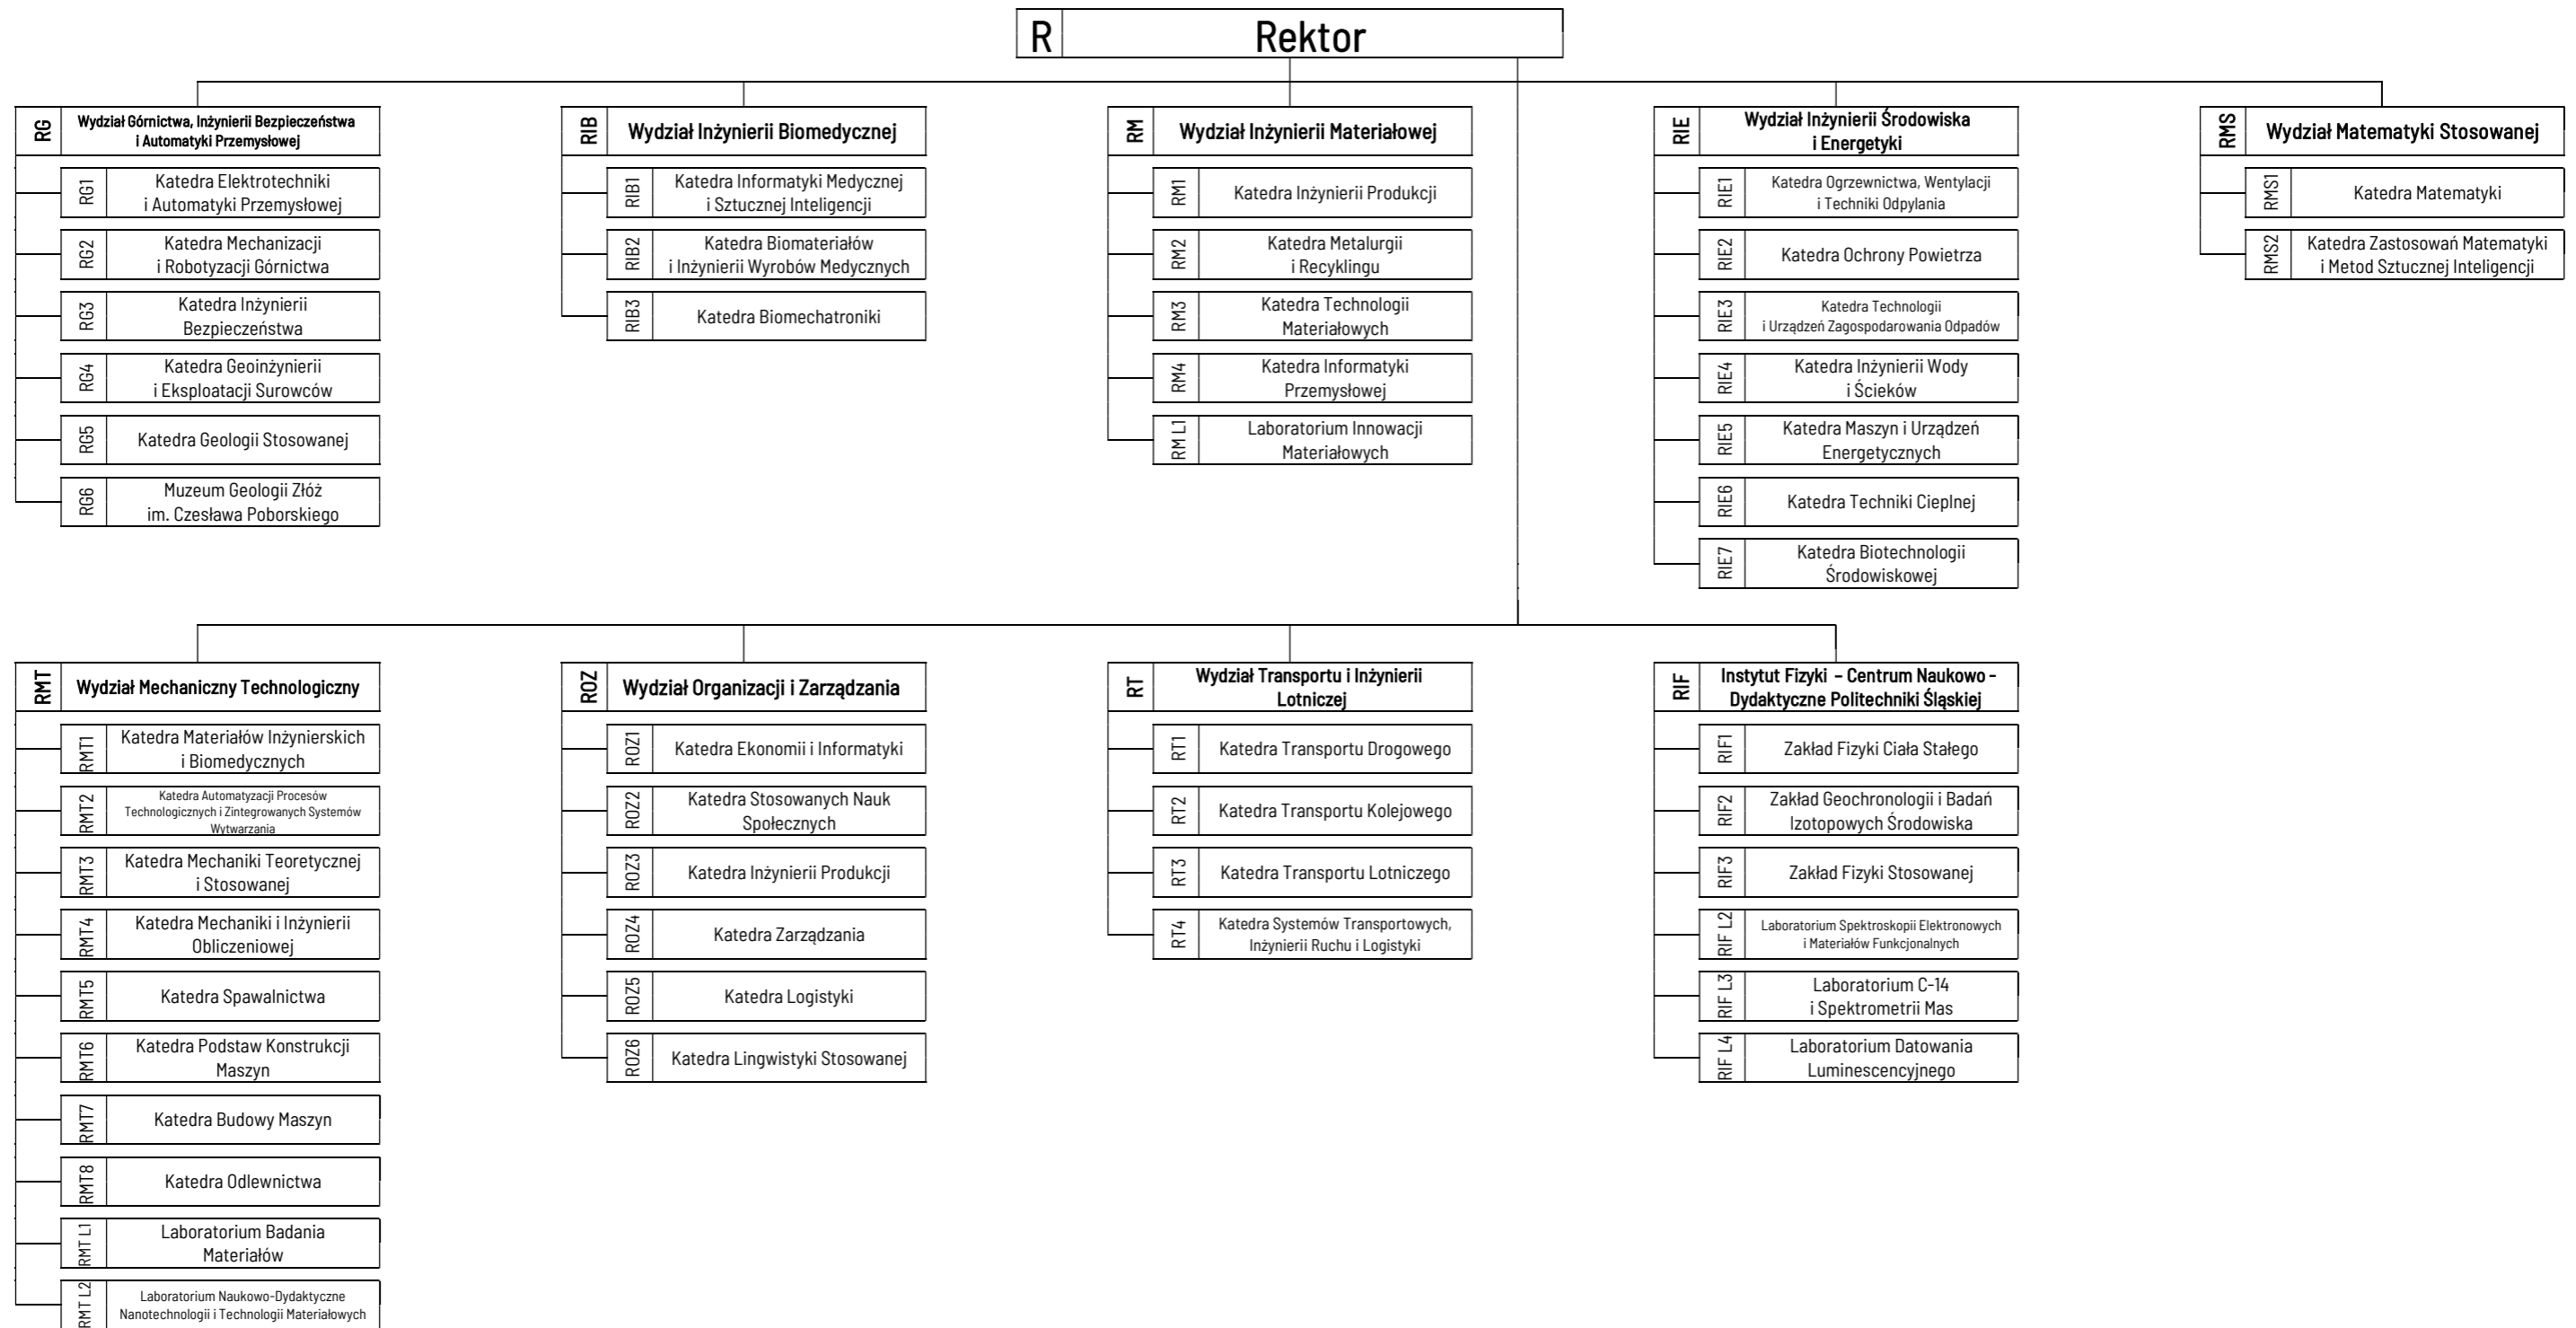

Schemat struktury organizacyjnej Politechniki Śląskiej

R Rector

Legend:

- administrative units
- general university units
- service units
- a branch of the Silesian University of Technology