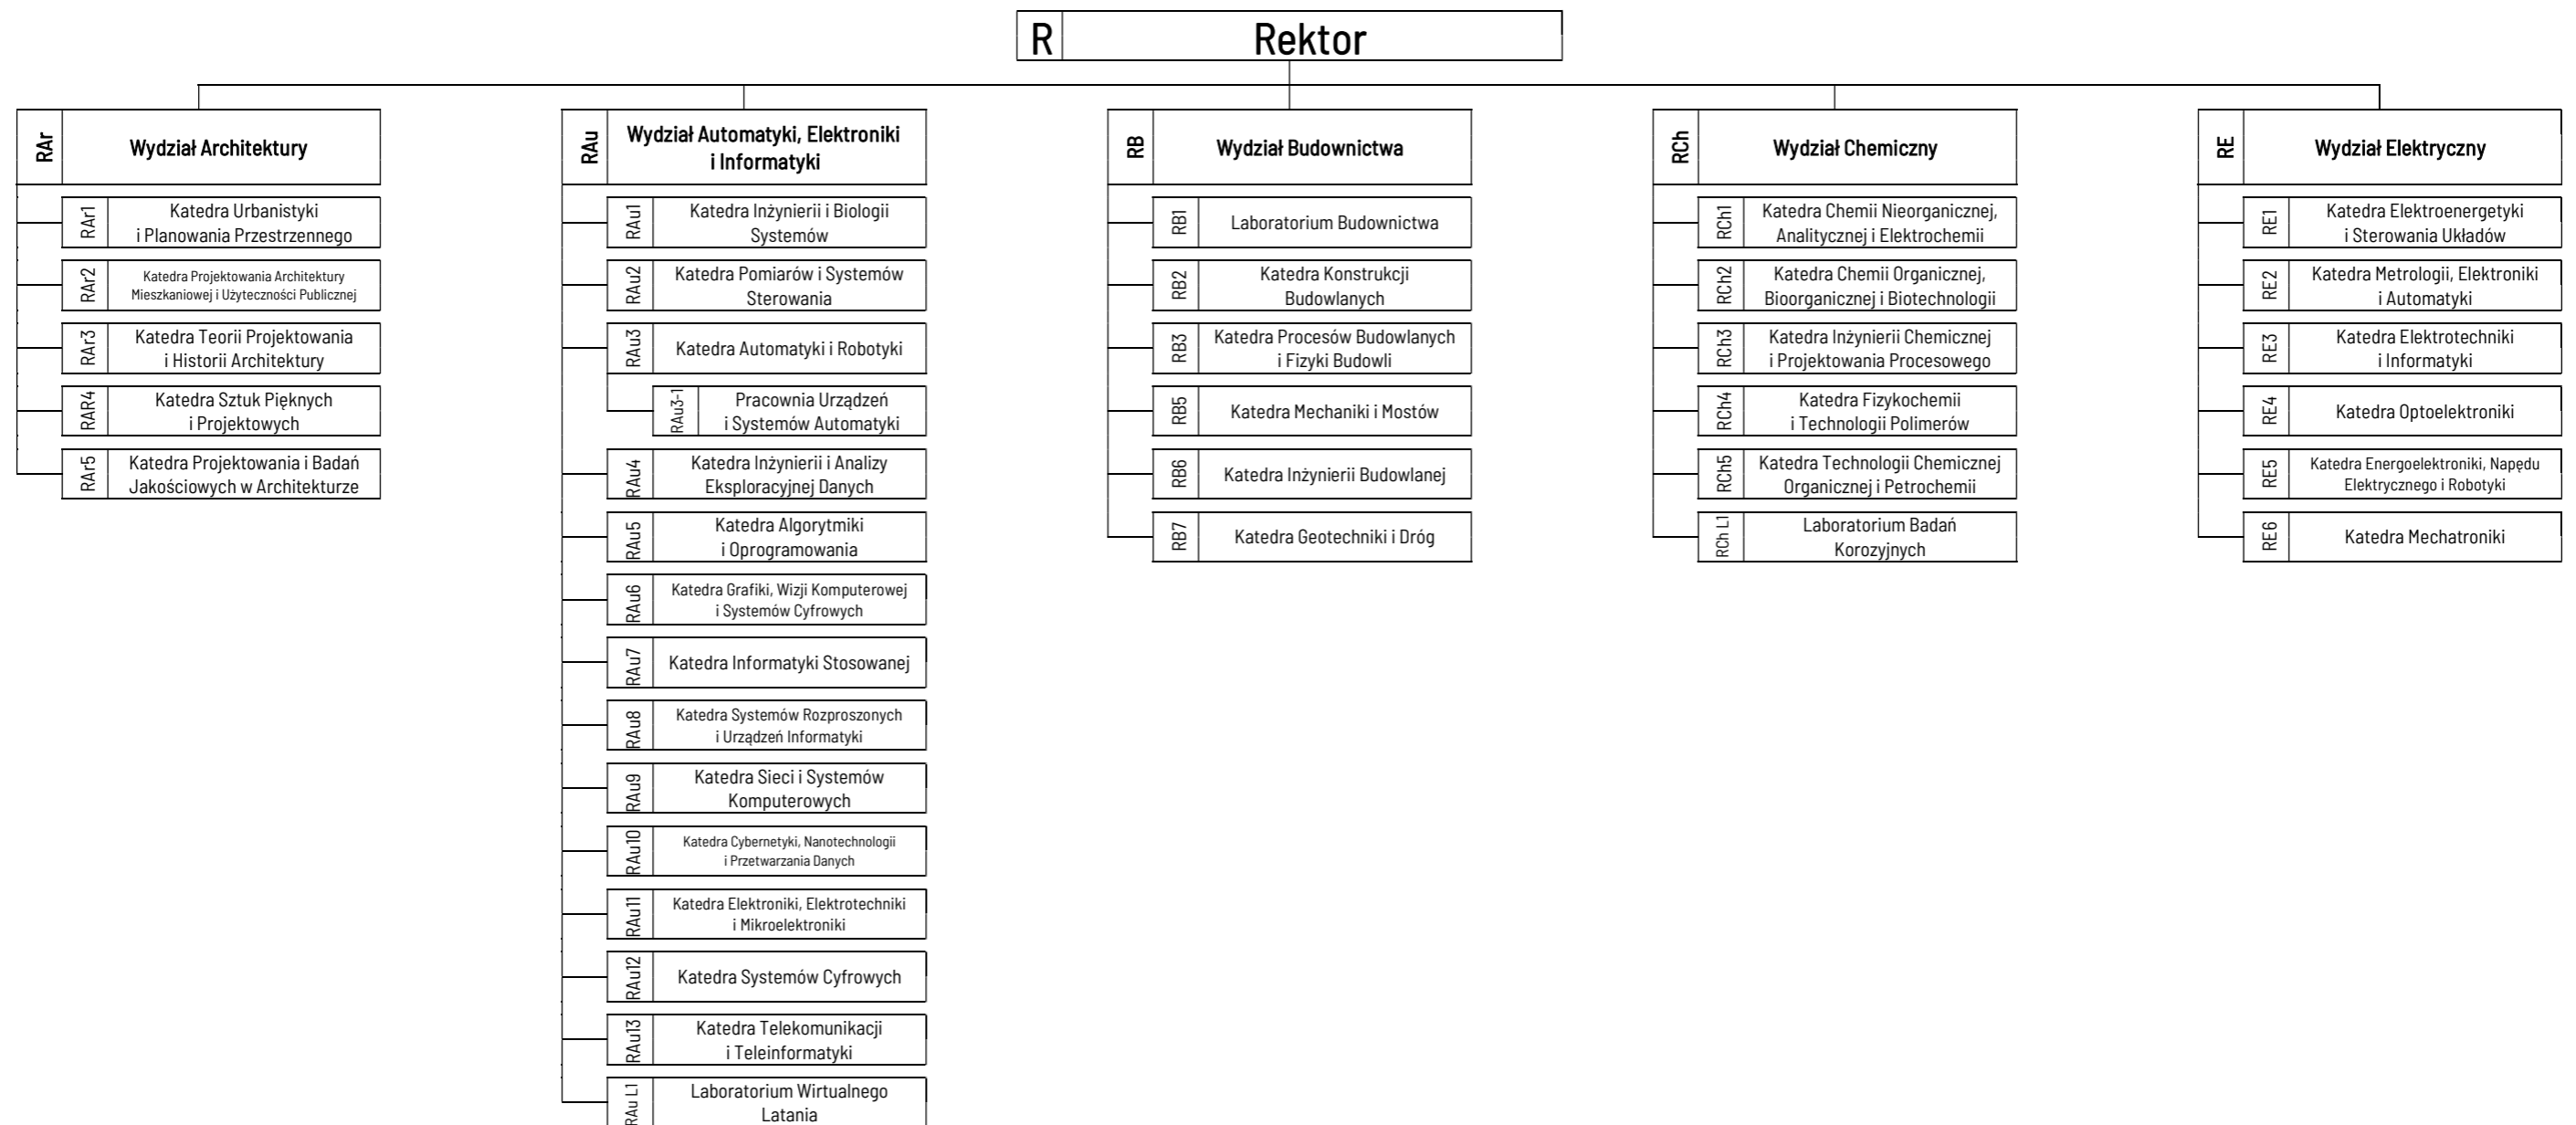

Schemat struktury organizacyjnej Politechniki Śląskiej

R Rector

Legend:

- administrative units
- general university units
- service units
- a branch of the Silesian University of Technology